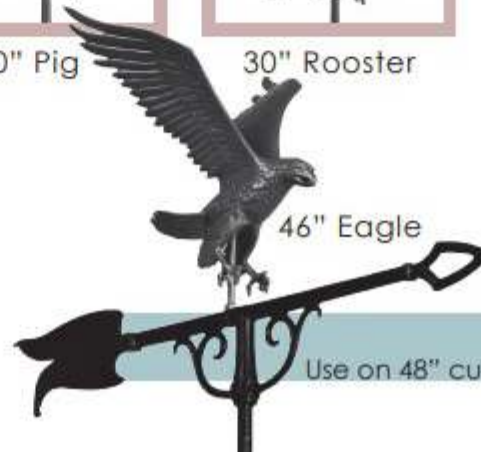

30" Duck

Use on any cupolas

30"

30" Horse

30" No Ornament

30" Pheasant

30" Pig

30" Rooster

46" Horse

46" Rooster

30" Sailboat

30" Spear

30" Tractor

46" Eagle

Use on 48" cupolas or larger

46"

\*46" weathervanes are 3-D/full-bodied\*