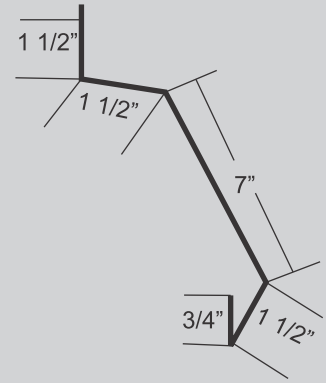

METALS

www.tinmanmetals.com

29 Gauge Standard Trim Catalog

OUTSIDE CORNER/RAKE

Available in: 10', 12', 14', 16'

NARROW OUTSIDE CORNER/RAKE

Available in: 10', 12', 14', 16'

COMBO CORNER

Standard length: 10' 4"

END WALL FLASHING

Available in: 10' 4"

GAMBREL FLASHING

STANDARD LENGTH 10' 4"

J - CHANNEL

AVAILABLE LENGTH 10' 12' AND CUSTOM LENGTH

DOOR TRACK COVER

Standard length: 10' 4"

DOUBLE DOOR TRACK COVER

Available in: 10' 4"

OVERHEAD DOOR TRIM

STANDARD LENGTH 10' 4"

DOOR POST TRIM

AVAILABLE LENGTH 10' 4

1.5" X 3.5" / 5.5" / 7.5" ANGLE

Standard length: 10' 4"

3" X 3" ANGLE

Available in: 10' 4"

DOUBLE ANGLE FLASHING

STANDARD LENGTH 10' 4"

RAT GUARD

AVAILABLE LENGTH 10' 12' AND CUSTOM LENGTH

UNIVERSAL RIDGE CAP