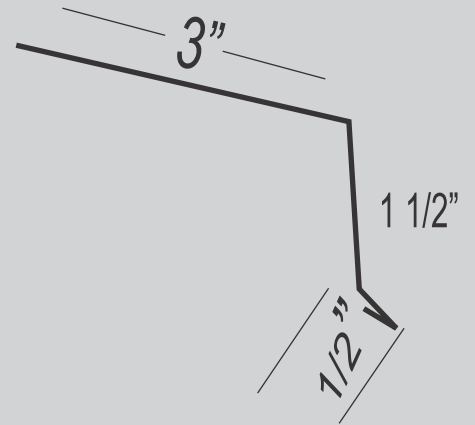

METALS

www.tinmanmetals.com

29 Gauge Standard Trim Catalog

OUTSIDE CORNER/RAKE

Available in: 10', 12', 14', 16'

NARROW OUTSIDE CORNER/RAKE

Available in: 10', 12', 14', 16'

COMBO CORNER

STANDARD LENGTH 10' 4"

INSIDE CORNER

SIDE WALL FLASHING

4" SIDE WALL FLASHING

GABLE TRIM

FASCIA

EAVE DRIP 2.5"

Standard length: 10' 4"

HOUSE 1.5" EAVE DRIP

Available in: 10' 4"

1.5 x 1.5 ANGLE

COLOR

STANDARD LENGTH 10' 4"

FASCIA EAVE TRIM

STANDARD LENGTH 10' 4"

CUSTOM EAVE SOFFIT

Standard length: 10' 4"

DOUBLE DOOR TRACK COVER

Available in: 10' 4"

OVERHEAD DOOR TRIM

STANDARD LENGTH 10' 4"

DOOR POST TRIM

AVAILABLE LENGTH 10' 4

1.5" X 3.5" / 5.5" / 7.5" ANGLE