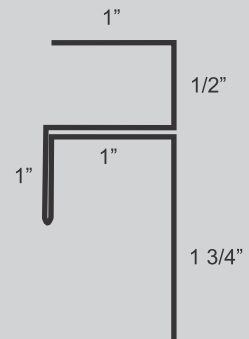

HOUSE 1.5" EAVE DRIP

Available in: 10' 4"

1.5 x 1.5 ANGLE

COLOR

STANDARD LENGTH 10' 4"

FASCIA EAVE TRIM

STANDARD LENGTH 10' 4"

CUSTOM EAVE SOFFIT

Standard length: 10' 4"

CUSTOM GABLE SOFFIT

Available in: 10' 4"

UNIVERSAL SOFFIT

STANDARD LENGTH 10' 4"

F & J TRIM

AVAILABLE LENGTH 10' 12' AND CUSTOM LENGTH

OUTSIDE CORNER/RAKE

Available in: 10', 12', 14', 16'

RESIDENTIAL GABLE/RAKE

Available in: 10' 4"

GABLE TRIM

STANDARD LENGTH 10' 4"

FASCIA

STANDARD LENGTH 10' 4"

TRANSITION FLASHING

Standard length: 10' 4"

DOUBLE DOOR TRACK COVER

Available in: 10' 4"

OVERHEAD DOOR TRIM

STANDARD LENGTH 10' 4"

DOOR POST TRIM

AVAILABLE LENGTH 10' 4

1.5" X 3.5" / 5.5" / 7.5" ANGLE