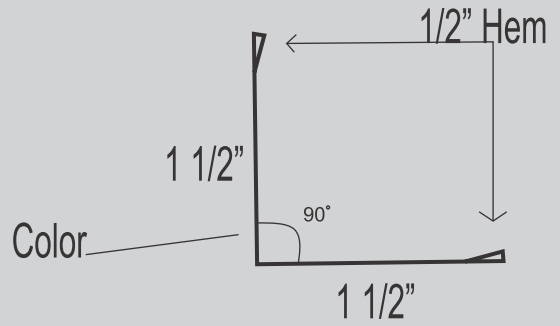

STANDARD LENGTH 10' 4"

INSIDE CORNER

SIDE WALL FLASHING

4" SIDE WALL FLASHING

GABLE TRIM

FASCIA

EAVE DRIP 2.5"

Standard length: 10' 4"

HOUSE 1.5" EAVE DRIP

Available in: 10' 4"

1.5 x 1.5 ANGLE

COLOR

STANDARD LENGTH 10' 4"

FASCIA EAVE TRIM

STANDARD LENGTH 10' 4"

CUSTOM EAVE SOFFIT

Standard length: 10' 4"

CUSTOM GABLE SOFFIT

Available in: 10' 4"

UNIVERSAL SOFFIT

STANDARD LENGTH 10' 4"

F & J TRIM

AVAILABLE LENGTH 10' 12' AND CUSTOM LENGTH

OUTSIDE CORNER/RAKE

Standard length: 10' 4"

DOUBLE DOOR TRACK COVER

Available in: 10' 4"

OVERHEAD DOOR TRIM

STANDARD LENGTH 10' 4"

DOOR POST TRIM

AVAILABLE LENGTH 10' 4

1.5" X 3.5" / 5.5" / 7.5" ANGLE