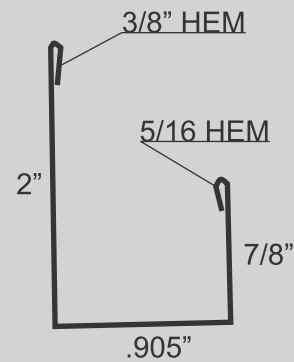

Standard length: 10' 4"

CUSTOM GABLE SOFFIT

Available in: 10' 4"

UNIVERSAL SOFFIT

STANDARD LENGTH 10' 4"

F & J TRIM

AVAILABLE LENGTH 10' 12' AND CUSTOM LENGTH

OUTSIDE CORNER/RAKE

Available in: 10', 12', 14', 16'

RESIDENTIAL GABLE/RAKE

Available in: 10' 4"

GABLE TRIM

STANDARD LENGTH 10' 4"

FASCIA

STANDARD LENGTH 10' 4"

TRANSITION FLASHING

Standard length: 10' 4"

END WALL FLASHING

Available in: 10' 4"

GAMBREL FLASHING

STANDARD LENGTH 10' 4"

J - CHANNEL

AVAILABLE LENGTH 10' 12' AND CUSTOM LENGTH

DOOR TRACK COVER

Standard length: 10' 4"

DOUBLE DOOR TRACK COVER

Available in: 10' 4"

OVERHEAD DOOR TRIM

STANDARD LENGTH 10' 4"

DOOR POST TRIM

AVAILABLE LENGTH 10' 4

1.5" X 3.5" / 5.5" / 7.5" ANGLE