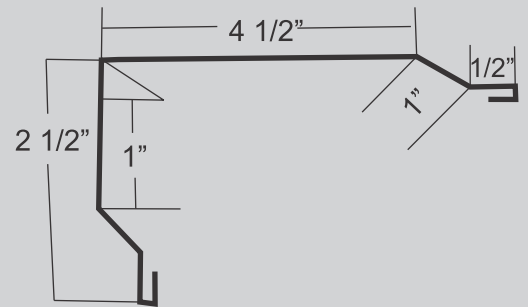

HOUSE 1.5" EAVE DRIP

Available in: 10' 4"

1.5 x 1.5 ANGLE

COLOR

STANDARD LENGTH 10' 4"

FASCIA EAVE TRIM

STANDARD LENGTH 10' 4"

CUSTOM EAVE SOFFIT

Standard length: 10' 4"

CUSTOM GABLE SOFFIT

Available in: 10' 4"

UNIVERSAL SOFFIT

STANDARD LENGTH 10' 4"

F & J TRIM

AVAILABLE LENGTH 10' 12' AND CUSTOM LENGTH

OUTSIDE CORNER/RAKE

Available in: 10', 12', 14', 16'

RESIDENTIAL GABLE/RAKE

Available in: 10' 4"

GABLE TRIM

STANDARD LENGTH 10' 4"

FASCIA

STANDARD LENGTH 10' 4"

TRANSITION FLASHING

Standard length: 10' 4"

DOUBLE DOOR TRACK COVER

Available in: 10' 4"

OVERHEAD DOOR TRIM

STANDARD LENGTH 10' 4"

DOOR POST TRIM

AVAILABLE LENGTH 10' 4

1.5" X 3.5" / 5.5" / 7.5" ANGLE