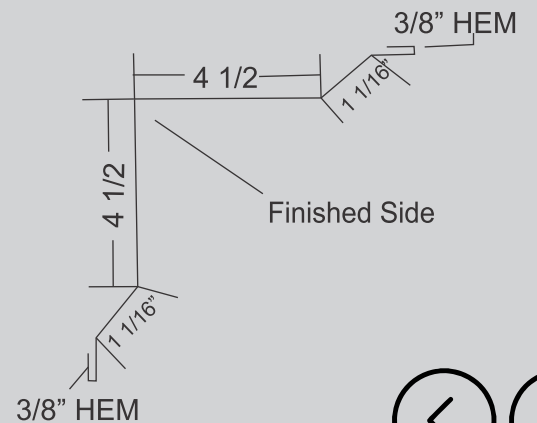

METALS

www.tinmanmetals.com

29 Gauge Standard Trim Catalog

OUTSIDE CORNER/RAKE

Available in: 10', 12', 14', 16'

NARROW OUTSIDE CORNER/RAKE

Available in: 10', 12', 14', 16'

COMBO CORNER

STANDARD LENGTH 10' 4"

INSIDE CORNER

SIDE WALL FLASHING

4" SIDE WALL FLASHING

GABLE TRIM

FASCIA

EAVE DRIP 2.5"

Standard length: 10' 4"

HOUSE 1.5" EAVE DRIP

Available in: 10' 4"

1.5 x 1.5 ANGLE

COLOR

STANDARD LENGTH 10' 4"

FASCIA EAVE TRIM

STANDARD LENGTH 10' 4"

CUSTOM EAVE SOFFIT

Standard length: 10' 4"

DOUBLE DOOR TRACK COVER

Available in: 10' 4"

OVERHEAD DOOR TRIM

STANDARD LENGTH 10' 4"

DOOR POST TRIM

AVAILABLE LENGTH 10' 4

1.5" X 3.5" / 5.5" / 7.5" ANGLE