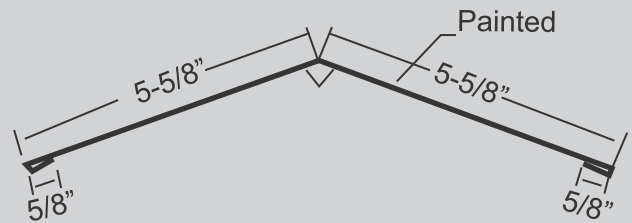

Standard length: 10' 4"

DOUBLE DOOR TRACK COVER

Available in: 10' 4"

OVERHEAD DOOR TRIM

STANDARD LENGTH 10' 4"

DOOR POST TRIM

AVAILABLE LENGTH 10' 4

1.5" X 3.5" / 5.5" / 7.5" ANGLE

Standard length: 10' 4"

3" X 3" ANGLE

Available in: 10' 4"

DOUBLE ANGLE FLASHING

STANDARD LENGTH 10' 4"

RAT GUARD

AVAILABLE LENGTH 10' 12' AND CUSTOM LENGTH

UNIVERSAL RIDGE CAP

STANDARD LENGTH 10' 6"

RIDGE CAP - 20" WIDE

STANDARD LENGTH 10' 6"

HIP CAP

STANDARD LENGTH 10' 4"

PERFORMED VALLEY

STANDARD LENGTH 10' 4"