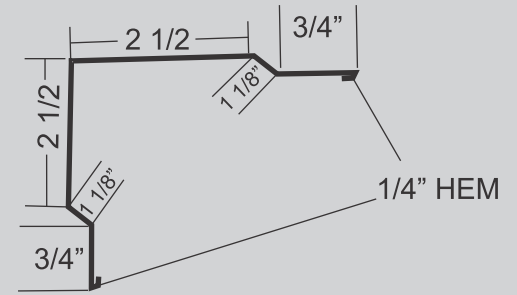

METALS

www.tinmanmetals.com

29 Gauge Standard Trim Catalog

OUTSIDE CORNER/RAKE

Available in: 10', 12', 14', 16'

NARROW OUTSIDE CORNER/RAKE

Available in: 10', 12', 14', 16'

COMBO CORNER

STANDARD LENGTH 10' 4"

INSIDE CORNER

SIDE WALL FLASHING

4" SIDE WALL FLASHING

GABLE TRIM

FASCIA

EAVE DRIP 2.5"

Standard length: 10' 4"

HOUSE 1.5" EAVE DRIP

Available in: 10' 4"

1.5 x 1.5 ANGLE

COLOR

STANDARD LENGTH 10' 4"

FASCIA EAVE TRIM

STANDARD LENGTH 10' 4"

CUSTOM EAVE SOFFIT

Standard length: 10' 4"

DOUBLE DOOR TRACK COVER

Available in: 10' 4"

OVERHEAD DOOR TRIM

STANDARD LENGTH 10' 4"

DOOR POST TRIM

AVAILABLE LENGTH 10' 4

1.5" X 3.5" / 5.5" / 7.5" ANGLE