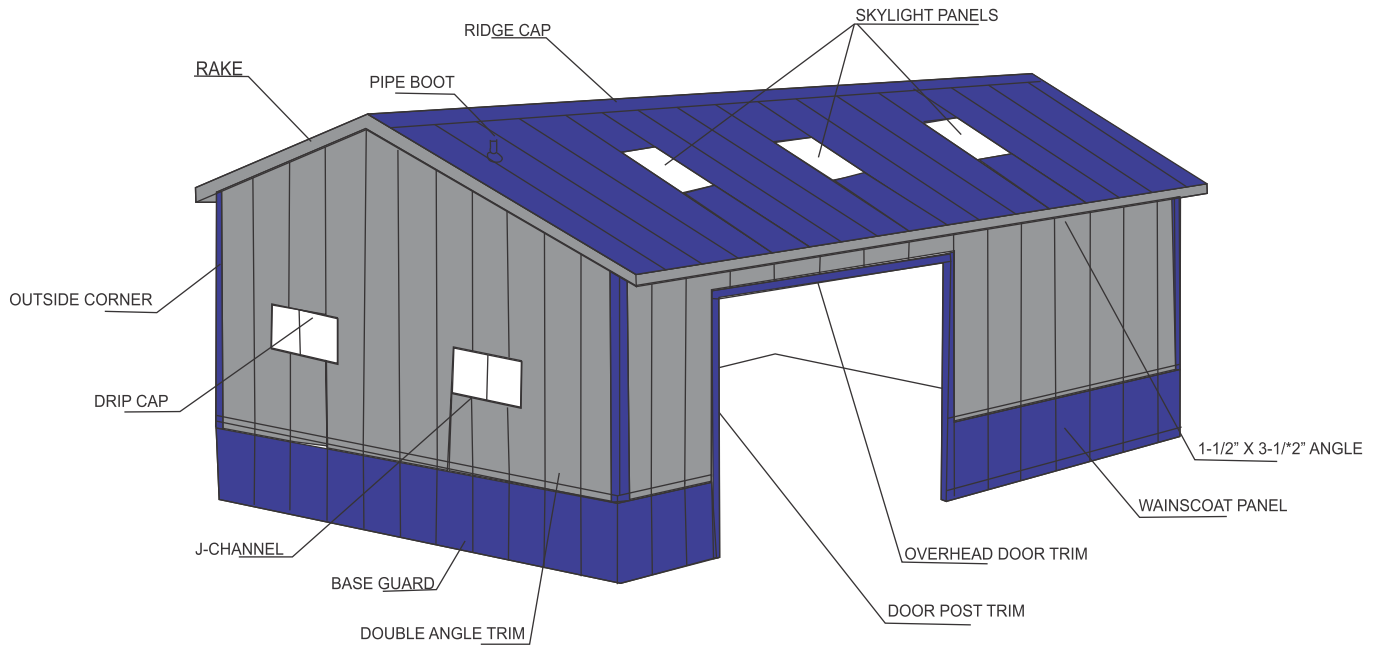

METALS

www.tinmanmetals.com

29 Gauge Standard Trim Catalog

OUTSIDE CORNER/RAKE

Available in: 10', 12', 14', 16'

NARROW OUTSIDE CORNER/RAKE

Available in: 10', 12', 14', 16'

COMBO CORNER

STANDARD LENGTH 10' 4"

INSIDE CORNER

SIDE WALL FLASHING

4" SIDE WALL FLASHING

GABLE TRIM

FASCIA

EAVE DRIP 2.5"

Standard length: 10' 4"

HOUSE 1.5" EAVE DRIP

Available in: 10' 4"

1.5 x 1.5 ANGLE

COLOR

STANDARD LENGTH 10' 4"

FASCIA EAVE TRIM

STANDARD LENGTH 10' 4"

CUSTOM EAVE SOFFIT

Standard length: 10' 4"

DOUBLE DOOR TRACK COVER

Available in: 10' 4"

OVERHEAD DOOR TRIM

STANDARD LENGTH 10' 4"

DOOR POST TRIM

AVAILABLE LENGTH 10' 4

1.5" X 3.5" / 5.5" / 7.5" ANGLE