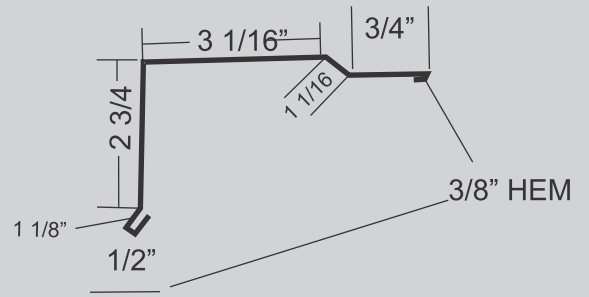

HOUSE 1.5" EAVE DRIP

Available in: 10' 4"

1.5 x 1.5 ANGLE

COLOR

STANDARD LENGTH 10' 4"

FASCIA EAVE TRIM

STANDARD LENGTH 10' 4"

CUSTOM EAVE SOFFIT

Standard length: 10' 4"

CUSTOM GABLE SOFFIT

Available in: 10' 4"

UNIVERSAL SOFFIT

STANDARD LENGTH 10' 4"

F & J TRIM

AVAILABLE LENGTH 10' 12' AND CUSTOM LENGTH

OUTSIDE CORNER/RAKE

Available in: 10', 12', 14', 16'

RESIDENTIAL GABLE/RAKE

Available in: 10' 4"

GABLE TRIM

STANDARD LENGTH 10' 4"

FASCIA

STANDARD LENGTH 10' 4"

TRANSITION FLASHING

Standard length: 10' 4"

DOUBLE DOOR TRACK COVER

Available in: 10' 4"

OVERHEAD DOOR TRIM

STANDARD LENGTH 10' 4"

DOOR POST TRIM

AVAILABLE LENGTH 10' 4

1.5" X 3.5" / 5.5" / 7.5" ANGLE