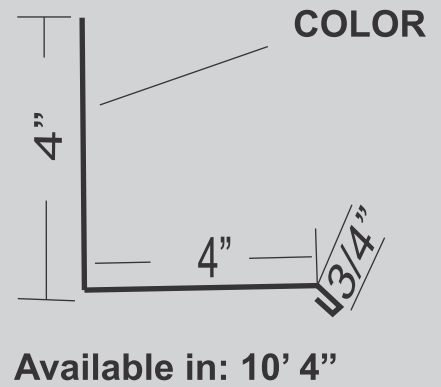

METALS

www.tinmanmetals.com

29 Gauge Standard Trim Catalog

OUTSIDE CORNER/RAKE

Available in: 10', 12', 14', 16'

NARROW OUTSIDE CORNER/RAKE

Available in: 10', 12', 14', 16'

COMBO CORNER

STANDARD LENGTH 10' 4"

INSIDE CORNER

SIDE WALL FLASHING

4" SIDE WALL FLASHING

GABLE TRIM

FASCIA

EAVE DRIP 2.5"

Standard length: 10' 4"

HOUSE 1.5" EAVE DRIP

Available in: 10' 4"

1.5 x 1.5 ANGLE

COLOR

STANDARD LENGTH 10' 4"

FASCIA EAVE TRIM

STANDARD LENGTH 10' 4"

CUSTOM EAVE SOFFIT

Standard length: 10' 4"

DOUBLE DOOR TRACK COVER

Available in: 10' 4"

OVERHEAD DOOR TRIM

STANDARD LENGTH 10' 4"

DOOR POST TRIM

AVAILABLE LENGTH 10' 4

1.5" X 3.5" / 5.5" / 7.5" ANGLE