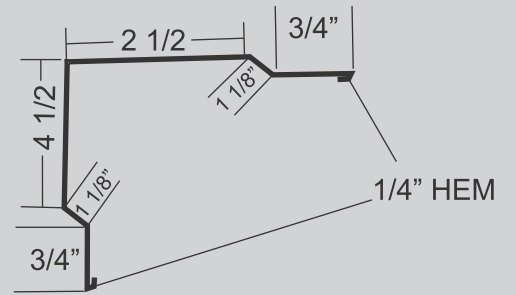

METALS

www.tinmanmetals.com

29 Gauge Standard Trim Catalog

OUTSIDE CORNER/RAKE

Available in: 10', 12', 14', 16'

NARROW OUTSIDE CORNER/RAKE

Available in: 10', 12', 14', 16'

COMBO CORNER

STANDARD LENGTH 10' 4"

INSIDE CORNER

SIDE WALL FLASHING

4" SIDE WALL FLASHING

GABLE TRIM

FASCIA

EAVE DRIP 2.5"

Standard length: 10' 4"

HOUSE 1.5" EAVE DRIP

Available in: 10' 4"

1.5 x 1.5 ANGLE

COLOR

STANDARD LENGTH 10' 4"

FASCIA EAVE TRIM

STANDARD LENGTH 10' 4"

CUSTOM EAVE SOFFIT

Standard length: 10' 4"

DOUBLE DOOR TRACK COVER

Available in: 10' 4"

OVERHEAD DOOR TRIM

STANDARD LENGTH 10' 4"

DOOR POST TRIM

AVAILABLE LENGTH 10' 4

1.5" X 3.5" / 5.5" / 7.5" ANGLE