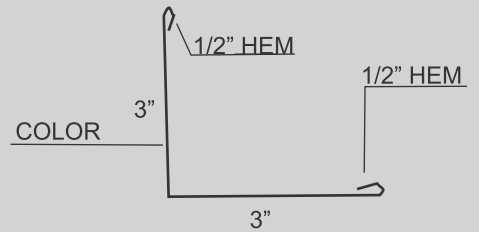

Standard length: 10' 4"

END WALL FLASHING

Available in: 10' 4"

GAMBREL FLASHING

STANDARD LENGTH 10' 4"

J - CHANNEL

AVAILABLE LENGTH 10' 12' AND CUSTOM LENGTH

DOOR TRACK COVER

Standard length: 10' 4"

DOUBLE DOOR TRACK COVER

Available in: 10' 4"

OVERHEAD DOOR TRIM

STANDARD LENGTH 10' 4"

DOOR POST TRIM

AVAILABLE LENGTH 10' 4

1.5" X 3.5" / 5.5" / 7.5" ANGLE

Standard length: 10' 4"

3" X 3" ANGLE

Available in: 10' 4"

DOUBLE ANGLE FLASHING

STANDARD LENGTH 10' 4"

RAT GUARD

AVAILABLE LENGTH 10' 12' AND CUSTOM LENGTH

UNIVERSAL RIDGE CAP