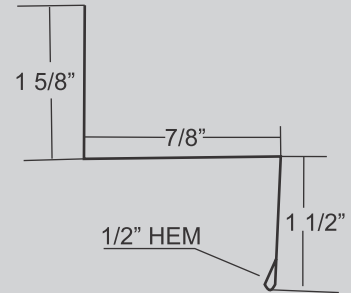

Standard length: 10' 4"

END WALL FLASHING

Available in: 10' 4"

GAMBREL FLASHING

STANDARD LENGTH 10' 4"

J - CHANNEL

AVAILABLE LENGTH 10' 12' AND CUSTOM LENGTH

DOOR TRACK COVER

Standard length: 10' 4"

DOUBLE DOOR TRACK COVER

Available in: 10' 4"

OVERHEAD DOOR TRIM

STANDARD LENGTH 10' 4"

DOOR POST TRIM

AVAILABLE LENGTH 10' 4

1.5" X 3.5" / 5.5" / 7.5" ANGLE

Standard length: 10' 4"

3" X 3" ANGLE

Available in: 10' 4"

DOUBLE ANGLE FLASHING

STANDARD LENGTH 10' 4"

RAT GUARD

AVAILABLE LENGTH 10' 12' AND CUSTOM LENGTH

UNIVERSAL RIDGE CAP

STANDARD LENGTH 10' 6"

RIDGE CAP - 20" WIDE

STANDARD LENGTH 10' 6"

HIP CAP

STANDARD LENGTH 10' 4"

PERFORMED VALLEY

STANDARD LENGTH 10' 4"