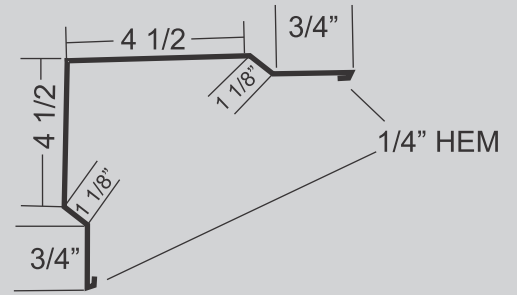

METALS

www.tinmanmetals.com

29 Gauge Standard Trim Catalog

OUTSIDE CORNER/RAKE

Available in: 10', 12', 14', 16'

NARROW OUTSIDE CORNER/RAKE

Available in: 10', 12', 14', 16'

COMBO CORNER

STANDARD LENGTH 10' 4"

INSIDE CORNER

SIDE WALL FLASHING

4" SIDE WALL FLASHING

GABLE TRIM

FASCIA

EAVE DRIP 2.5"

Standard length: 10' 4"

HOUSE 1.5" EAVE DRIP

Available in: 10' 4"

1.5 x 1.5 ANGLE

COLOR

STANDARD LENGTH 10' 4"

FASCIA EAVE TRIM

STANDARD LENGTH 10' 4"

CUSTOM EAVE SOFFIT

Standard length: 10' 4"

DOUBLE DOOR TRACK COVER

Available in: 10' 4"

OVERHEAD DOOR TRIM

STANDARD LENGTH 10' 4"

DOOR POST TRIM

AVAILABLE LENGTH 10' 4

1.5" X 3.5" / 5.5" / 7.5" ANGLE