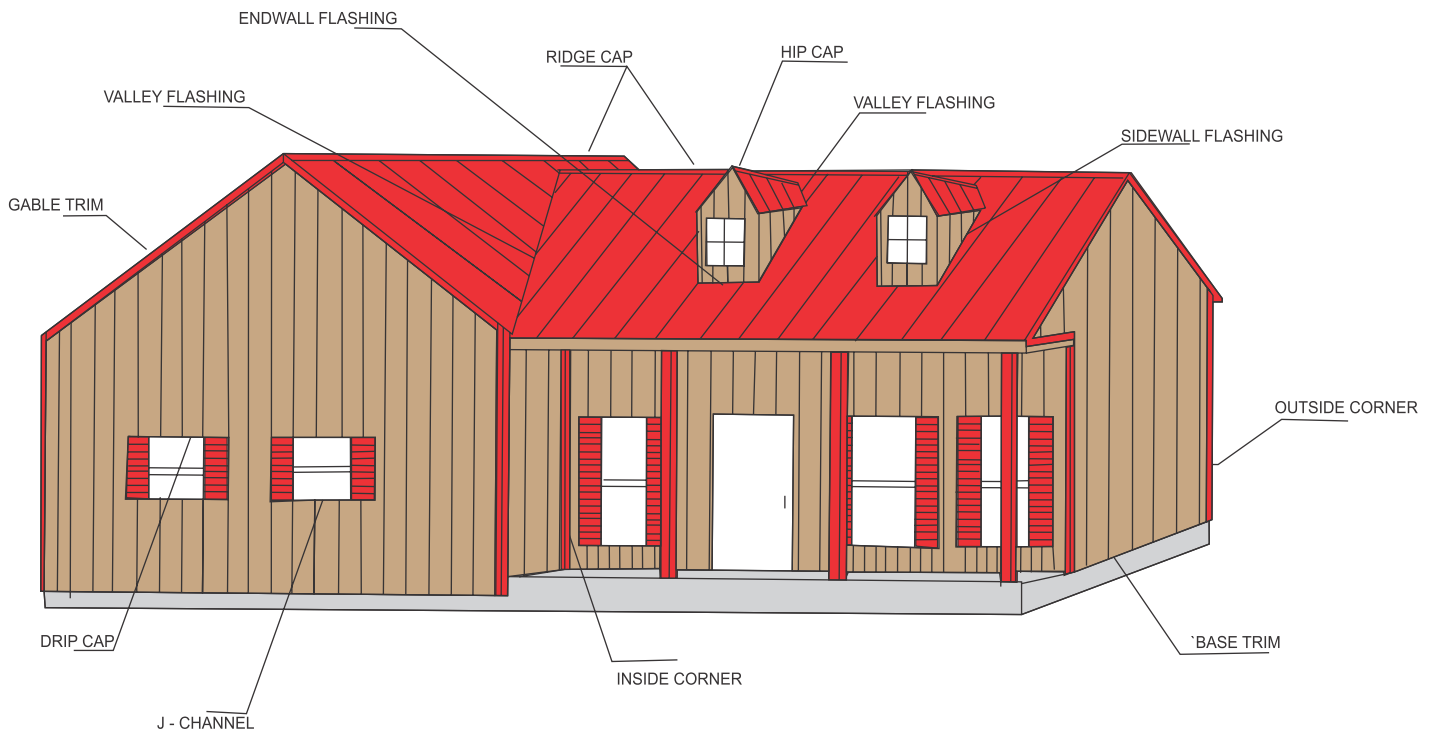

METALS

www.tinmanmetals.com

29 Gauge Standard Trim Catalog

OUTSIDE CORNER/RAKE

Available in: 10', 12', 14', 16'

NARROW OUTSIDE CORNER/RAKE

Available in: 10', 12', 14', 16'

COMBO CORNER

STANDARD LENGTH 10' 4"

INSIDE CORNER

SIDE WALL FLASHING

4" SIDE WALL FLASHING

GABLE TRIM

FASCIA

EAVE DRIP 2.5"

Standard length: 10' 4"

HOUSE 1.5" EAVE DRIP

Available in: 10' 4"

1.5 x 1.5 ANGLE

COLOR

STANDARD LENGTH 10' 4"

FASCIA EAVE TRIM

STANDARD LENGTH 10' 4"

CUSTOM EAVE SOFFIT

Standard length: 10' 4"

DOUBLE DOOR TRACK COVER

Available in: 10' 4"

OVERHEAD DOOR TRIM

STANDARD LENGTH 10' 4"

DOOR POST TRIM

AVAILABLE LENGTH 10' 4

1.5" X 3.5" / 5.5" / 7.5" ANGLE