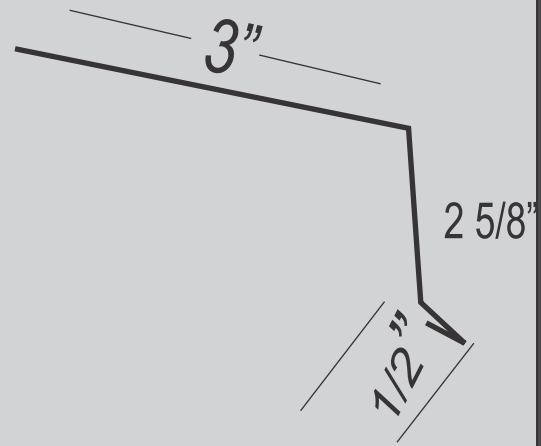

METALS

www.tinmanmetals.com

29 Gauge Standard Trim Catalog

OUTSIDE CORNER/RAKE

Available in: 10', 12', 14', 16'

NARROW OUTSIDE CORNER/RAKE

Available in: 10', 12', 14', 16'

COMBO CORNER

STANDARD LENGTH 10' 4"

INSIDE CORNER

SIDE WALL FLASHING

4" SIDE WALL FLASHING

GABLE TRIM

FASCIA

EAVE DRIP 2.5"

Standard length: 10' 4"

HOUSE 1.5" EAVE DRIP

Available in: 10' 4"

1.5 x 1.5 ANGLE

COLOR

STANDARD LENGTH 10' 4"

FASCIA EAVE TRIM

STANDARD LENGTH 10' 4"

CUSTOM EAVE SOFFIT

Standard length: 10' 4"

DOUBLE DOOR TRACK COVER

Available in: 10' 4"

OVERHEAD DOOR TRIM

STANDARD LENGTH 10' 4"

DOOR POST TRIM

AVAILABLE LENGTH 10' 4

1.5" X 3.5" / 5.5" / 7.5" ANGLE