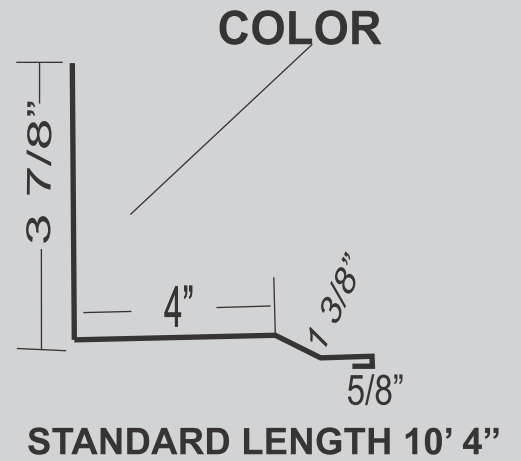

METALS

www.tinmanmetals.com

29 Gauge Standard Trim Catalog

OUTSIDE CORNER/RAKE

Available in: 10', 12', 14', 16'

NARROW OUTSIDE CORNER/RAKE

Available in: 10', 12', 14', 16'

COMBO CORNER

STANDARD LENGTH 10' 4"

INSIDE CORNER

SIDE WALL FLASHING

4" SIDE WALL FLASHING

GABLE TRIM

FASCIA

EAVE DRIP 2.5"

Standard length: 10' 4"

HOUSE 1.5" EAVE DRIP

Available in: 10' 4"

1.5 x 1.5 ANGLE

COLOR

STANDARD LENGTH 10' 4"

FASCIA EAVE TRIM

STANDARD LENGTH 10' 4"

CUSTOM EAVE SOFFIT

Standard length: 10' 4"

DOUBLE DOOR TRACK COVER

Available in: 10' 4"

OVERHEAD DOOR TRIM

STANDARD LENGTH 10' 4"

DOOR POST TRIM

AVAILABLE LENGTH 10' 4

1.5" X 3.5" / 5.5" / 7.5" ANGLE