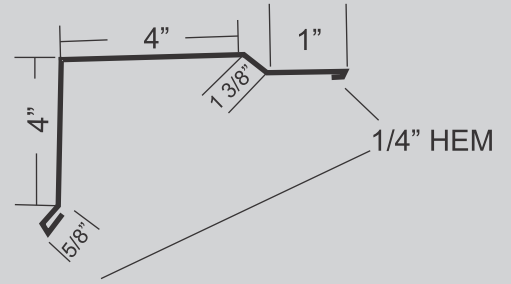

HOUSE 1.5" EAVE DRIP

Available in: 10' 4"

1.5 x 1.5 ANGLE

COLOR

STANDARD LENGTH 10' 4"

FASCIA EAVE TRIM

STANDARD LENGTH 10' 4"

CUSTOM EAVE SOFFIT

Standard length: 10' 4"

CUSTOM GABLE SOFFIT

Available in: 10' 4"

UNIVERSAL SOFFIT

STANDARD LENGTH 10' 4"

F & J TRIM

AVAILABLE LENGTH 10' 12' AND CUSTOM LENGTH

OUTSIDE CORNER/RAKE

Available in: 10', 12', 14', 16'

RESIDENTIAL GABLE/RAKE

Available in: 10' 4"

GABLE TRIM

STANDARD LENGTH 10' 4"

FASCIA

STANDARD LENGTH 10' 4"

TRANSITION FLASHING

Standard length: 10' 4"

DOUBLE DOOR TRACK COVER

Available in: 10' 4"

OVERHEAD DOOR TRIM

STANDARD LENGTH 10' 4"

DOOR POST TRIM

AVAILABLE LENGTH 10' 4

1.5" X 3.5" / 5.5" / 7.5" ANGLE