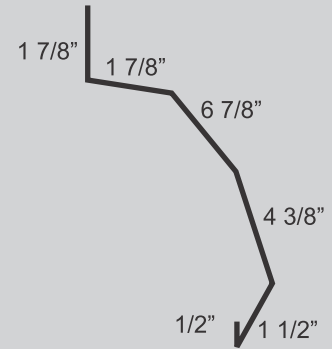

HOUSE 1.5" EAVE DRIP

Available in: 10' 4"

1.5 x 1.5 ANGLE

COLOR

STANDARD LENGTH 10' 4"

FASCIA EAVE TRIM

STANDARD LENGTH 10' 4"

CUSTOM EAVE SOFFIT

Standard length: 10' 4"

CUSTOM GABLE SOFFIT

Available in: 10' 4"

UNIVERSAL SOFFIT

STANDARD LENGTH 10' 4"

F & J TRIM

AVAILABLE LENGTH 10' 12' AND CUSTOM LENGTH

OUTSIDE CORNER/RAKE

Standard length: 10' 4"

END WALL FLASHING

Available in: 10' 4"

GAMBREL FLASHING

STANDARD LENGTH 10' 4"

J - CHANNEL

AVAILABLE LENGTH 10' 12' AND CUSTOM LENGTH

DOOR TRACK COVER

Standard length: 10' 4"

DOUBLE DOOR TRACK COVER

Available in: 10' 4"

OVERHEAD DOOR TRIM

STANDARD LENGTH 10' 4"

DOOR POST TRIM

AVAILABLE LENGTH 10' 4

1.5" X 3.5" / 5.5" / 7.5" ANGLE