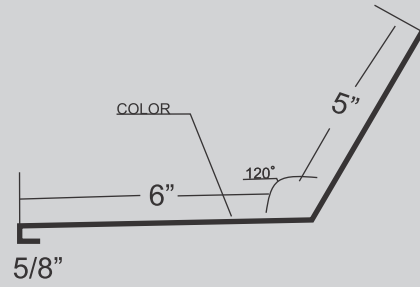

Standard length: 10' 4"

CUSTOM GABLE SOFFIT

Available in: 10' 4"

UNIVERSAL SOFFIT

STANDARD LENGTH 10' 4"

F & J TRIM

AVAILABLE LENGTH 10' 12' AND CUSTOM LENGTH

OUTSIDE CORNER/RAKE

Available in: 10', 12', 14', 16'

RESIDENTIAL GABLE/RAKE

Available in: 10' 4"

GABLE TRIM

STANDARD LENGTH 10' 4"

FASCIA

STANDARD LENGTH 10' 4"

TRANSITION FLASHING

Standard length: 10' 4"

END WALL FLASHING

Available in: 10' 4"

GAMBREL FLASHING

STANDARD LENGTH 10' 4"

J - CHANNEL

AVAILABLE LENGTH 10' 12' AND CUSTOM LENGTH

DOOR TRACK COVER

Standard length: 10' 4"

DOUBLE DOOR TRACK COVER

Available in: 10' 4"

OVERHEAD DOOR TRIM

STANDARD LENGTH 10' 4"

DOOR POST TRIM

AVAILABLE LENGTH 10' 4

1.5" X 3.5" / 5.5" / 7.5" ANGLE