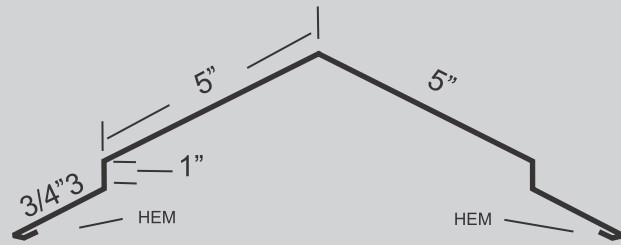

Standard length: 10' 4"

DOUBLE DOOR TRACK COVER

Available in: 10' 4"

OVERHEAD DOOR TRIM

STANDARD LENGTH 10' 4"

DOOR POST TRIM

AVAILABLE LENGTH 10' 4

1.5" X 3.5" / 5.5" / 7.5" ANGLE

Standard length: 10' 4"

3" X 3" ANGLE

Available in: 10' 4"

DOUBLE ANGLE FLASHING

STANDARD LENGTH 10' 4"

RAT GUARD

AVAILABLE LENGTH 10' 12' AND CUSTOM LENGTH

UNIVERSAL RIDGE CAP

STANDARD LENGTH 10' 6"

RIDGE CAP - 20" WIDE

STANDARD LENGTH 10' 6"

HIP CAP

STANDARD LENGTH 10' 4"

PERFORMED VALLEY

STANDARD LENGTH 10' 4"