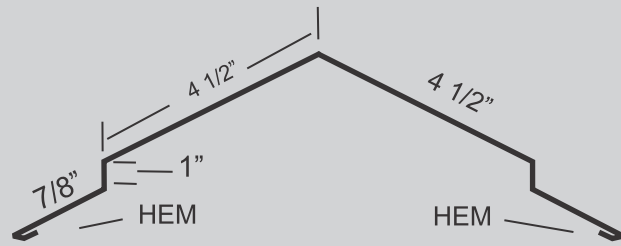

Standard length: 10' 4"

DOUBLE DOOR TRACK COVER

Available in: 10' 4"

OVERHEAD DOOR TRIM

STANDARD LENGTH 10' 4"

DOOR POST TRIM

AVAILABLE LENGTH 10' 4

1.5" X 3.5" / 5.5" / 7.5" ANGLE

Standard length: 10' 4"

3" X 3" ANGLE

Available in: 10' 4"

DOUBLE ANGLE FLASHING

STANDARD LENGTH 10' 4"

RAT GUARD

AVAILABLE LENGTH 10' 12' AND CUSTOM LENGTH

UNIVERSAL RIDGE CAP

STANDARD LENGTH 10' 6"

RIDGE CAP - 20" WIDE

STANDARD LENGTH 10' 6"

HIP CAP

STANDARD LENGTH 10' 4"

PERFORMED VALLEY

STANDARD LENGTH 10' 4"