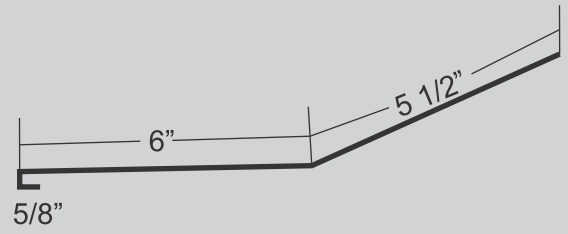

HOUSE 1.5" EAVE DRIP

Available in: 10' 4"

1.5 x 1.5 ANGLE

COLOR

STANDARD LENGTH 10' 4"

FASCIA EAVE TRIM

STANDARD LENGTH 10' 4"

CUSTOM EAVE SOFFIT

Standard length: 10' 4"

CUSTOM GABLE SOFFIT

Available in: 10' 4"

UNIVERSAL SOFFIT

STANDARD LENGTH 10' 4"

F & J TRIM

AVAILABLE LENGTH 10' 12' AND CUSTOM LENGTH

OUTSIDE CORNER/RAKE

Available in: 10', 12', 14', 16'

RESIDENTIAL GABLE/RAKE

Available in: 10' 4"

GABLE TRIM

STANDARD LENGTH 10' 4"

FASCIA

STANDARD LENGTH 10' 4"

TRANSITION FLASHING

Standard length: 10' 4"

DOUBLE DOOR TRACK COVER

Available in: 10' 4"

OVERHEAD DOOR TRIM

STANDARD LENGTH 10' 4"

DOOR POST TRIM

AVAILABLE LENGTH 10' 4

1.5" X 3.5" / 5.5" / 7.5" ANGLE