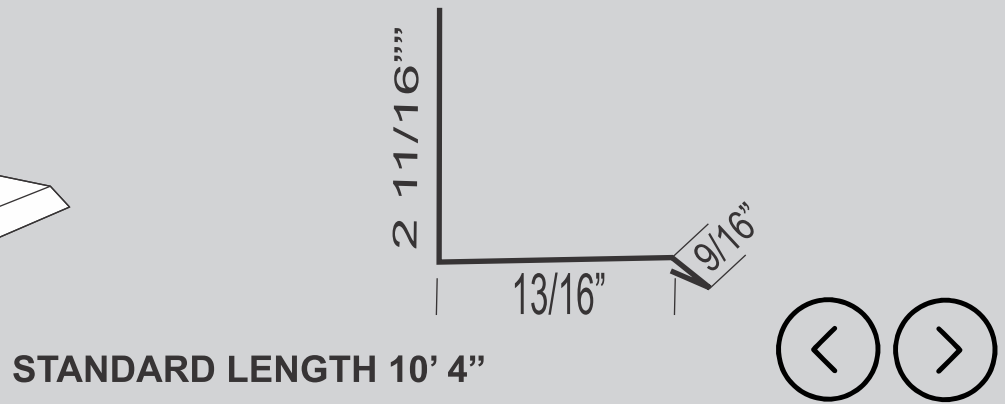

STANDARD LENGTH 10' 4"

INSIDE CORNER

SIDE WALL FLASHING

4" SIDE WALL FLASHING

GABLE TRIM

FASCIA

EAVE DRIP 2.5"

Standard length: 10' 4"

HOUSE 1.5" EAVE DRIP

Available in: 10' 4"

1.5 x 1.5 ANGLE

COLOR

STANDARD LENGTH 10' 4"

FASCIA EAVE TRIM

STANDARD LENGTH 10' 4"

CUSTOM EAVE SOFFIT

Standard length: 10' 4"

CUSTOM GABLE SOFFIT

Available in: 10' 4"

UNIVERSAL SOFFIT

STANDARD LENGTH 10' 4"

F & J TRIM

AVAILABLE LENGTH 10' 12' AND CUSTOM LENGTH

OUTSIDE CORNER/RAKE

Standard length: 10' 4"

DOUBLE DOOR TRACK COVER

Available in: 10' 4"

OVERHEAD DOOR TRIM

STANDARD LENGTH 10' 4"

DOOR POST TRIM

AVAILABLE LENGTH 10' 4

1.5" X 3.5" / 5.5" / 7.5" ANGLE