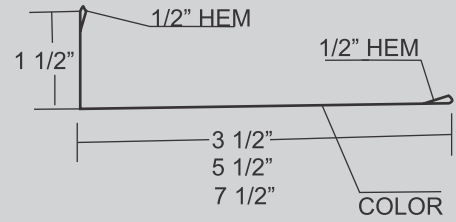

Standard length: 10' 4"

END WALL FLASHING

Available in: 10' 4"

GAMBREL FLASHING

STANDARD LENGTH 10' 4"

J - CHANNEL

AVAILABLE LENGTH 10' 12' AND CUSTOM LENGTH

DOOR TRACK COVER

Standard length: 10' 4"

DOUBLE DOOR TRACK COVER

Available in: 10' 4"

OVERHEAD DOOR TRIM

STANDARD LENGTH 10' 4"

DOOR POST TRIM

AVAILABLE LENGTH 10' 4

1.5" X 3.5" / 5.5" / 7.5" ANGLE

Standard length: 10' 4"

3" X 3" ANGLE

Available in: 10' 4"

DOUBLE ANGLE FLASHING

STANDARD LENGTH 10' 4"

RAT GUARD

AVAILABLE LENGTH 10' 12' AND CUSTOM LENGTH

UNIVERSAL RIDGE CAP