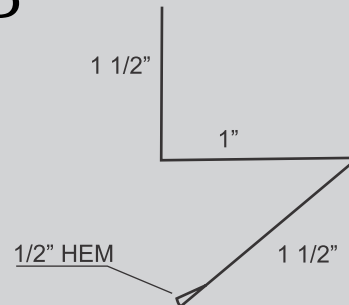

Standard length: 10' 4"

DOUBLE DOOR TRACK COVER

Available in: 10' 4"

OVERHEAD DOOR TRIM

STANDARD LENGTH 10' 4"

DOOR POST TRIM

AVAILABLE LENGTH 10' 4

1.5" X 3.5" / 5.5" / 7.5" ANGLE

Standard length: 10' 4"

3" X 3" ANGLE

Available in: 10' 4"

DOUBLE ANGLE FLASHING

STANDARD LENGTH 10' 4"

RAT GUARD

AVAILABLE LENGTH 10' 12' AND CUSTOM LENGTH

UNIVERSAL RIDGE CAP

STANDARD LENGTH 10' 6"

RIDGE CAP - 20" WIDE

STANDARD LENGTH 10' 6"

HIP CAP

STANDARD LENGTH 10' 4"

PERFORMED VALLEY

STANDARD LENGTH 10' 4"