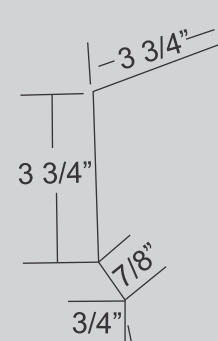

STANDARD LENGTH 10' 4"

INSIDE CORNER

SIDE WALL FLASHING

4" SIDE WALL FLASHING

GABLE TRIM

FASCIA

EAVE DRIP 2.5"

Standard length: 10' 4"

HOUSE 1.5" EAVE DRIP

Available in: 10' 4"

1.5 x 1.5 ANGLE

COLOR

STANDARD LENGTH 10' 4"

FASCIA EAVE TRIM

STANDARD LENGTH 10' 4"

CUSTOM EAVE SOFFIT

Standard length: 10' 4"

CUSTOM GABLE SOFFIT

Available in: 10' 4"

UNIVERSAL SOFFIT

STANDARD LENGTH 10' 4"

F & J TRIM

AVAILABLE LENGTH 10' 12' AND CUSTOM LENGTH

OUTSIDE CORNER/RAKE

Standard length: 10' 4"

DOUBLE DOOR TRACK COVER

Available in: 10' 4"

OVERHEAD DOOR TRIM

STANDARD LENGTH 10' 4"

DOOR POST TRIM

AVAILABLE LENGTH 10' 4

1.5" X 3.5" / 5.5" / 7.5" ANGLE