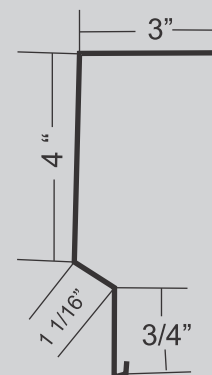

OUTSIDE CORNER/RAKE

Available in: 10', 12', 14', 16'

RESIDENTIAL GABLE/RAKE

Available in: 10' 4"

GABLE TRIM

STANDARD LENGTH 10' 4"

FASCIA

STANDARD LENGTH 10' 4"