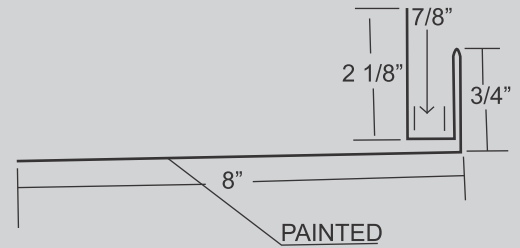

Standard length: 10' 4"

END WALL FLASHING

Available in: 10' 4"

GAMBREL FLASHING

STANDARD LENGTH 10' 4"

J - CHANNEL

AVAILABLE LENGTH 10' 12' AND CUSTOM LENGTH

DOOR TRACK COVER

Standard length: 10' 4"

DOUBLE DOOR TRACK COVER

Available in: 10' 4"

OVERHEAD DOOR TRIM

STANDARD LENGTH 10' 4"

DOOR POST TRIM

AVAILABLE LENGTH 10' 4

1.5" X 3.5" / 5.5" / 7.5" ANGLE